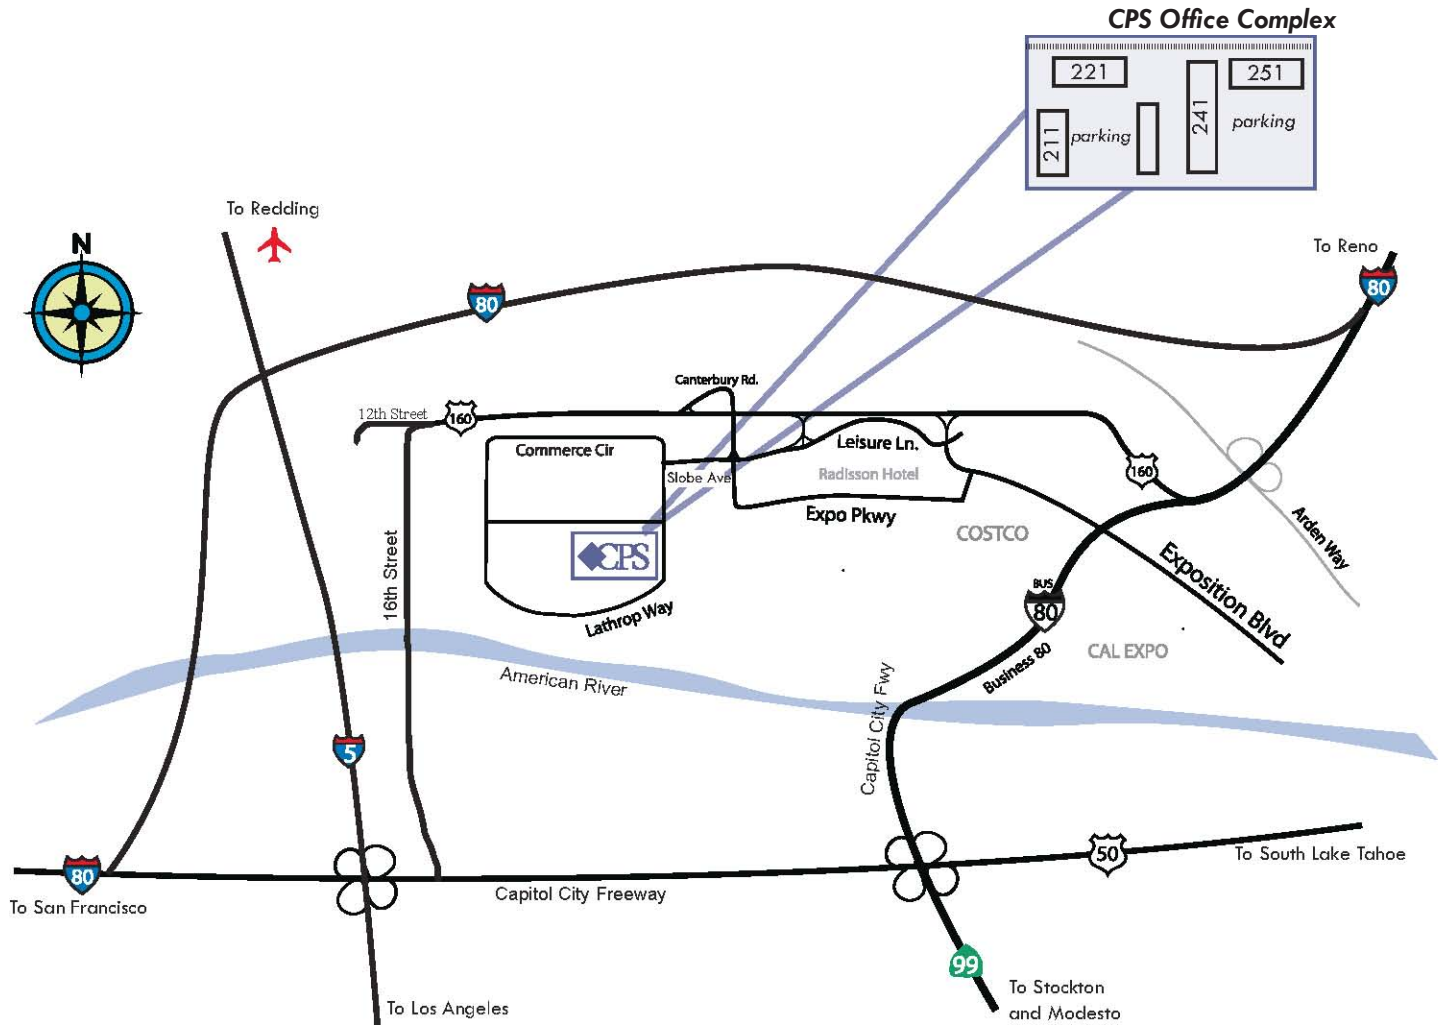

Human Resource Services

CPS Training Center
211 Lathrop Way, Suite D
Sacramento, CA 95815

For written directions to CPS Human Resource Services, please see next page. CPS also has offices in the building complex at 211, 221 and 251 Lathrop Way. Unless otherwise requested, please come to the Training Center at 211 Lathrop, Suite D.

www.cps.ca.gov